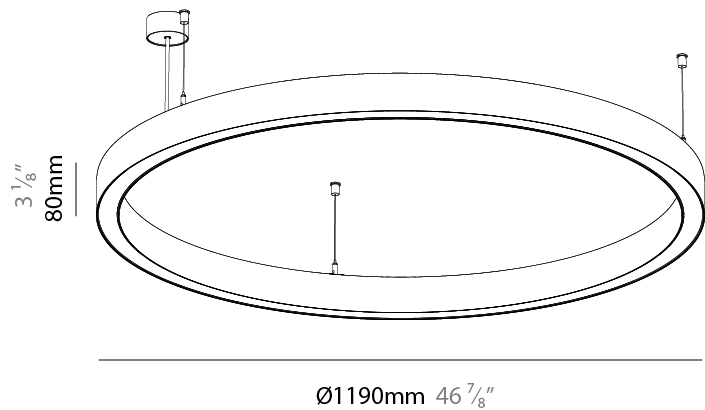

GENERAL

Series: Glorious
Subseries: Glorious 45
Partner: Prolicht
Division: Architectural
Installation: Suspension
Product Type: Pendant
Mounting Location: Ceiling
Light Distribution: Direct / Indirect

PHYSICAL

Shape: Round
Diameter (mm): 1190
Diameter (in): 46 ⁷/₈
Height (mm): 76
Height (in): 3
Weight (kg): 8.2
Diffuser: [PMMA - Opal / Microprism / Clear Microprism](#)
Fixture Finish: [SSR / BKV / CWI / CRY / HAB / UFT / ITA / RUA / FTG / MYG / LOD / PUS / FRO / FUP / KIA / POP / BLS / SPG / MEY / GOH / CHC / COM / ABZ / JAG / OBR / MOS / ROR](#)
Fixture Material: [PMMA / Aluminum](#)
Cable Details: [2000mm/78 3/4" or 6000mm/236 1/4" Cable Transparent](#)

ELECTRICAL

Lamp Type: LED
Input Wattage (W): 114.4
Total Output Wattage (W): 103.6
Dimming: [Non-dimming / DALI Dimming / MATTER Dimming](#)
Driver Included: Yes
Driver Location: Integrated
Driver Type: Constant Current - Universal
Driver Class: Class 2
Input Voltage (V): 120 - 277

LED

Color Temperature (°K): 2700-6500 Tunable White
Max. Delivered Lumen (lm): Max 14347
Nominal Lumen (lm): Max 18867
CRI: >90 CRI
Lamp Life (hrs): 50000

OPTICAL

Adjustability: Fixed

RATINGS AND CERTIFICATIONS

Certified By: Certified for North American Standards
IP rating: IP40

PROJECT _____
TYPE _____
SPECIFIER _____
QUANTITY _____
DATE _____