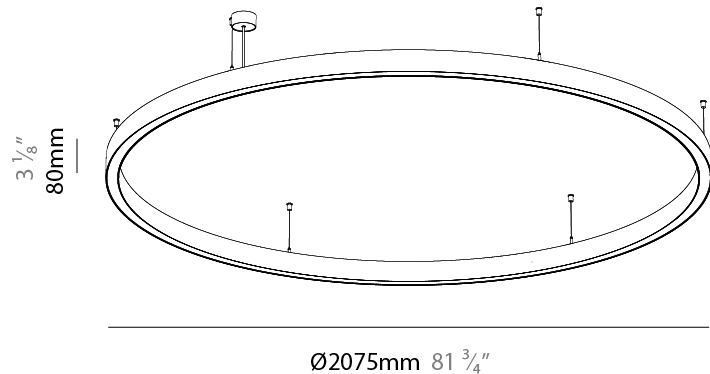

1. To build a product code in our configurator select the specify button on the base model # product page
2. To build a manual product code on this datasheet choose from the options listed below in blue font and add the suffix to the base model #

GENERAL

Series: Glorious
Subseries: Glorious 45
Partner: Prolicht
Division: Architectural
Installation: Suspension
Product Type: Pendant
Mounting Location: Ceiling
Light Distribution: Direct / Indirect

PHYSICAL

Shape: Round
Diameter (mm): 2075
Diameter (in): 81 ³/₄"
Height (mm): 76
Height (in): 3
Weight (kg): 14.5
Diffuser: PMMA - Opal / Microprism / Clear Microprism
Fixture Finish: SSR / BKV / CWI / CRY / HAB / UFT / ITA / RUA / FTG / MYG / LOD / PUS / FRO / FUP / KIA / POP / BLS / SPG / MEY / GOH / CHC / COM / ABZ / JAG / OBR / MOS / ROR
Fixture Material: PMMA / Aluminum
Cable Details: 2000mm/78 3/4" or 6000mm/236 1/4" Cable Transparent

ELECTRICAL

Lamp Type: LED
Input Wattage (W): 190.6
Total Output Wattage (W): 173.7
Dimming: Non-dimming / DALI Dimming / MATTER Dimming
Driver Included: Yes
Driver Location: Integrated
Driver Type: Constant Current - Universal
Driver Class: Class 2
Input Voltage (V): 120 - 277

LED

Color Temperature (°K): 2700-6500 Tunable White
Max. Delivered Lumen (lm): Max 23807
Nominal Lumen (lm): Max 31444
CRI: >90 CRI
Lamp Life (hrs): 50000

OPTICAL

Adjustability: Fixed

RATINGS AND CERTIFICATIONS

Certified By: Certified for North American Standards
IP rating: IP40