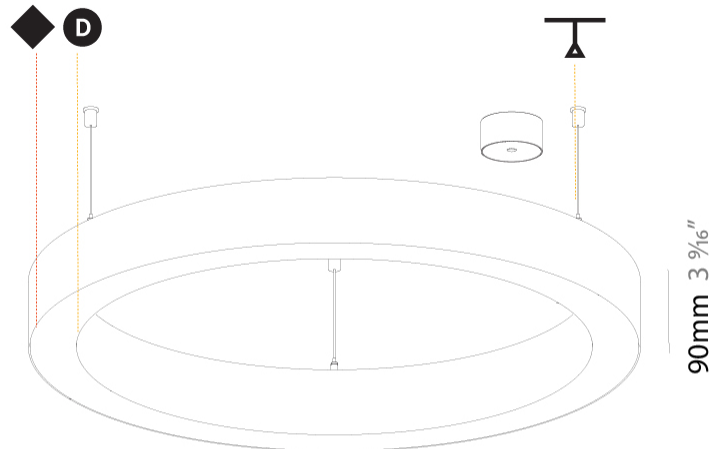

GENERAL

Series: Glorious
Subseries: Glorious Slim
Brand: Prolicht
Division: Architectural
Mounting Type: Suspension
Mounting Location: Ceiling
Subcategory: Ambient

PHYSICAL

Shape: Round
Diameter (mm): 800
Diameter (in): 31 1/2
Height (mm): 90
Height (in): 3 9/16
Max. Overall Height (mm): 2090
Max. Overall Height (in): 82 5/16
Light Distribution: Direct / Indirect
Weight (kg): 8.128
Weight (lbs): 17.92
Diffuser: [PMMA - Opal or Micro-Prism](#)
Fixture Finish: [SSR / BKV / CWI / CRY / HAB / UFT / ITA / RUA / FTG / MYG / LOD / PUS / FRO / FUP / KIA / POP / BLS / SPG / MEY / GOH / GUM / CHC / COM / ABZ / JAG / OBR / MOS / ROR](#)
Fixture Material: Aluminum
Cable Details: 2000mm or 6000mm Transparent Cable

ELECTRICAL

Lamp Type: LED (Zhaga Standard)
Input Wattage (W): 56 / 52.5
Total Output Wattage (W): 48 / 45
Dimming: [Tri-Mode (Non-Dimming and Phase Dimming (120Vac only) and 0-10V Dimming)](#)
Driver Included: Yes
Driver Location: Integrated
Driver Type: Constant Current - Universal
Driver Class: Class 2
Input Voltage (V): 120 - 277
Constant Current (MA): 350

LED

Color Temperature (°K): [3000 / 3500 / 4000](#)
Max. Delivered Lumen (lm): 9830 / 10035 / 10240
CRI: >80 CRI
Lamp Life (hrs): 50000

OPTICAL

RATINGS AND CERTIFICATIONS

Certified By: Certified for North American Standards
IP rating: IP20

Ø 670mm 26 3/8"

Ø 800mm 31 1/2"

90mm 3 9/16"