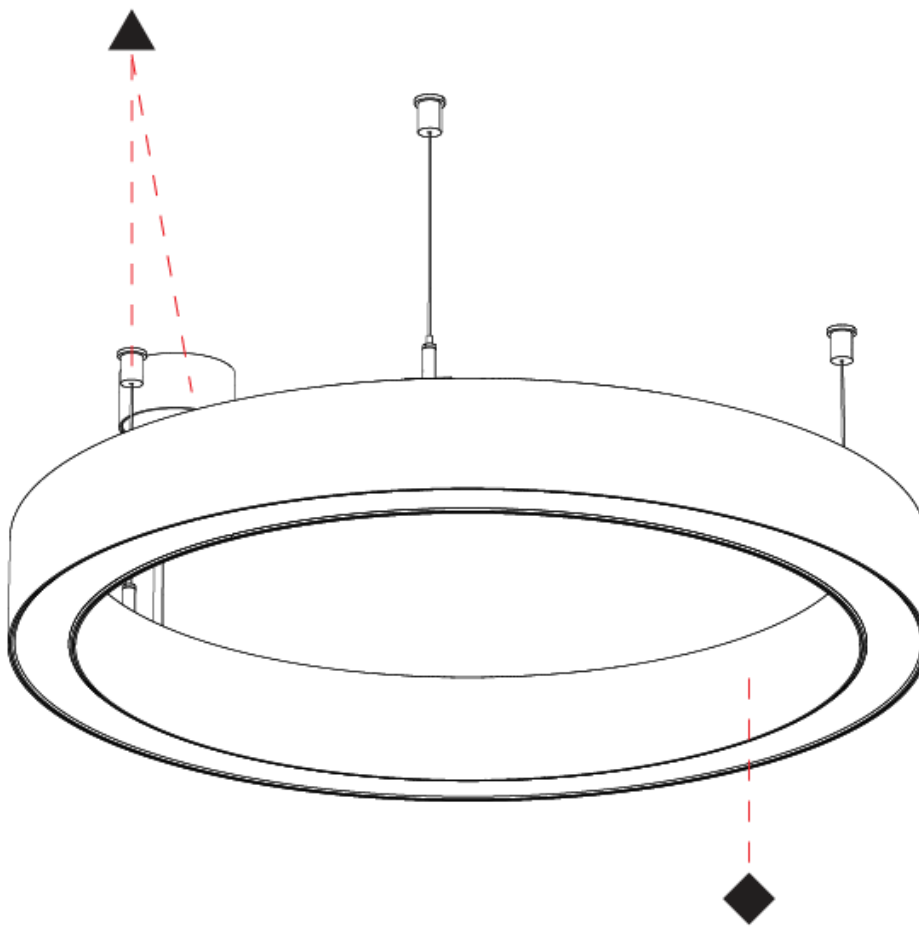

GLORIOUS 45 SUSPENSION

A3001086-HE-

PROJECT	_____
TYPE	_____
SPECIFIER	_____
QUANTITY	_____
DATE	_____

A