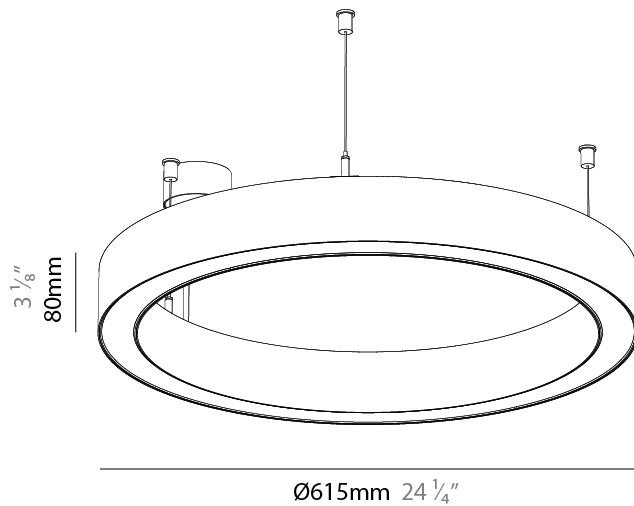

GENERAL

Series: Glorious
Subseries: Glorious 45
Partner: Prolicht
Division: Architectural
Installation: Suspension
Product Type: Pendant
Mounting Location: Ceiling
Light Distribution: Direct / Indirect

PHYSICAL

Shape: Round
Diameter (mm): 615
Diameter (in): 24 3/16
Height (mm): 76
Height (in): 3
Weight (kg): 6
Diffuser: PMMA - Opal / Microprism / Clear Microprism
Fixture Finish: SSR / BKV / CWI / CRY / HAB / UFT / ITA / RUA / FTG / MYG / LOD / PUS / FRO / FUP / KIA / POP / BLS / SPG / MEY / GOH / CHC / COM / ABZ / JAG / OBR / MOS / ROR
Fixture Material: PMMA / Aluminum
Cable Details: 2000mm/78 3/4" or 6000mm/236 1/4" Cable Transparent

ELECTRICAL

Lamp Type: LED
Input Wattage (W): 64.7
Total Output Wattage (W): 59.1
Dimming: Non-Dimming / 0-10V Dimming / Phase Dimming / DALI Dimming / MATTER Dimming
Driver Included: Yes
Driver Location: Integrated
Driver Type: Constant Current - Universal
Driver Class: Class 2
Input Voltage (V): 120 - 277

LED

Color Temperature (°K): 2700 / 3000 / 3500 / 4000
Max. Delivered Lumen (lm): Max 8063
Nominal Lumen (lm): Max 10650
CRI: >90 CRI
Lamp Life (hrs): 50000

OPTICAL

Adjustability: Fixed

RATINGS AND CERTIFICATIONS

Certified By: Certified for North American Standards
IP rating: IP40