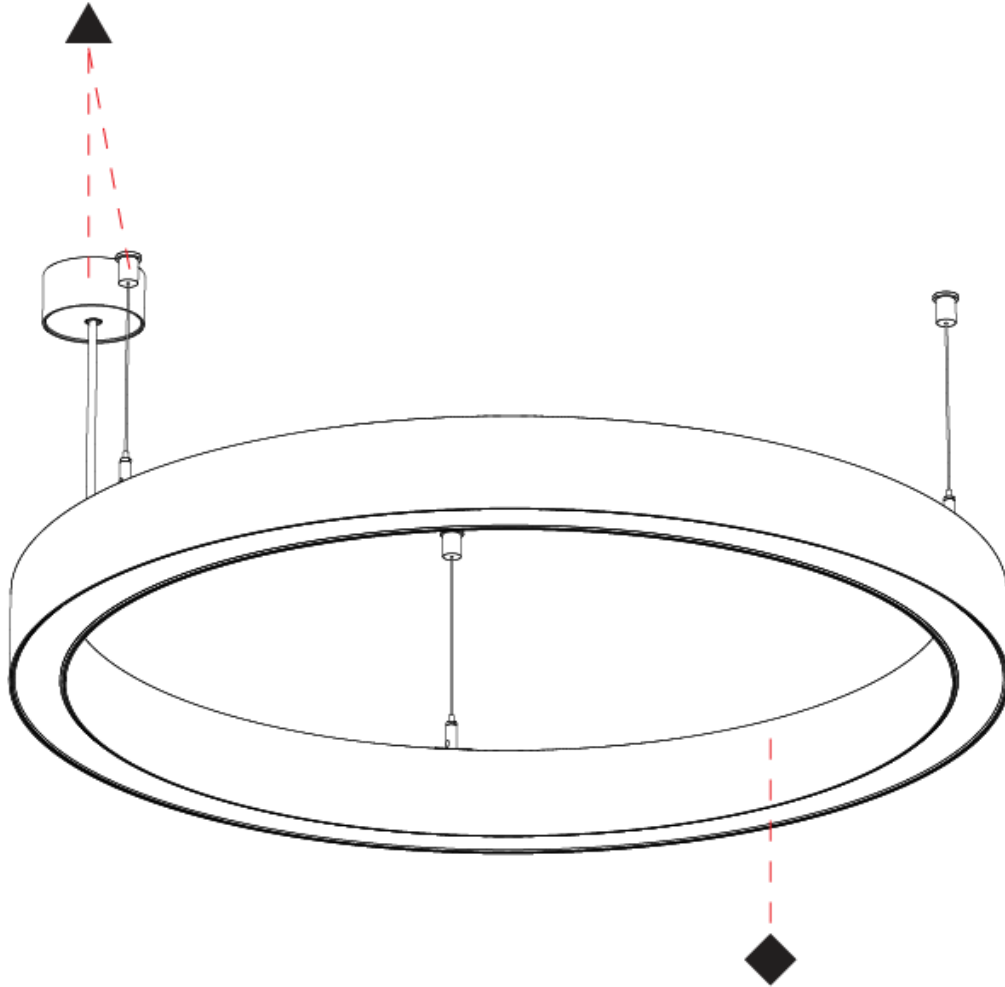

GLORIOUS 45 SUSPENSION

A3001089-

PROJECT	_____
TYPE	_____
SPECIFIER	_____
QUANTITY	_____
DATE	_____

A