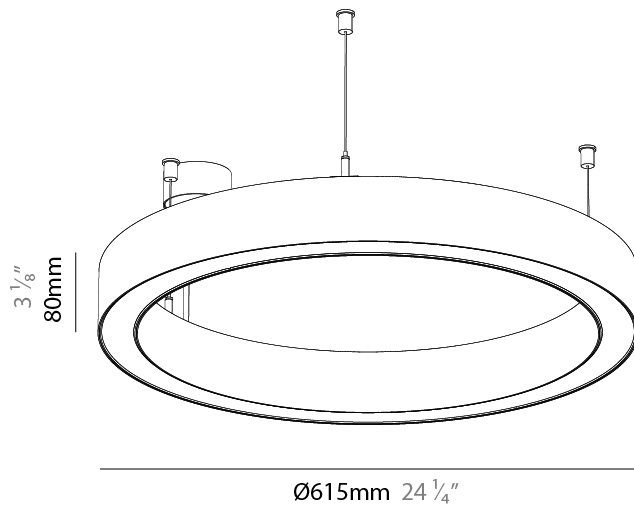

1. To build a product code in our configurator select the specify button on the base model # product page
2. To build a manual product code on this datasheet choose from the options listed below in blue font and add the suffix to the base model #

GENERAL

Series: Glorious
Subseries: Glorious 45
Partner: Prolicht
Division: Architectural
Installation: Suspension
Product Type: Pendant
Mounting Location: Ceiling
Light Distribution: Direct / Indirect

PHYSICAL

Shape: Round
Diameter (mm): 615
Diameter (in): 24 3/16
Height (mm): 76
Height (in): 3
Weight (kg): 6
Diffuser: PMMA - Opal / Microprism / Clear Microprism
Fixture Finish: SSR / BKV / CWI / CRY / HAB / UFT / ITA / RUA / FTG / MYG / LOD / PUS / FRO / FUP / KIA / POP / BLS / SPG / MEY / GOH / CHC / COM / ABZ / JAG / OBR / MOS / ROR
Fixture Material: PMMA / Aluminum
Cable Details: 2000mm/78 3/4" or 6000mm/236 1/4" Cable Transparent

ELECTRICAL

Lamp Type: LED
Input Wattage (W): 31.4
Total Output Wattage (W): 28.1
Dimming: Non-Dimmable
Driver Included: Yes
Driver Location: Integrated
Driver Type: Constant Current - Universal
Driver Class: Class 2
Input Voltage (V): 120 - 277

LED

Color Temperature (°K): 2700 / 3000 / 3500 / 4000
Max. Delivered Lumen (lm): Max 4018
Nominal Lumen (lm): Max 5308
CRI: >90 CRI
Lamp Life (hrs): 50000

OPTICAL

Adjustability: Fixed

RATINGS AND CERTIFICATIONS

Certified By: Certified for North American Standards
IP rating: IP40