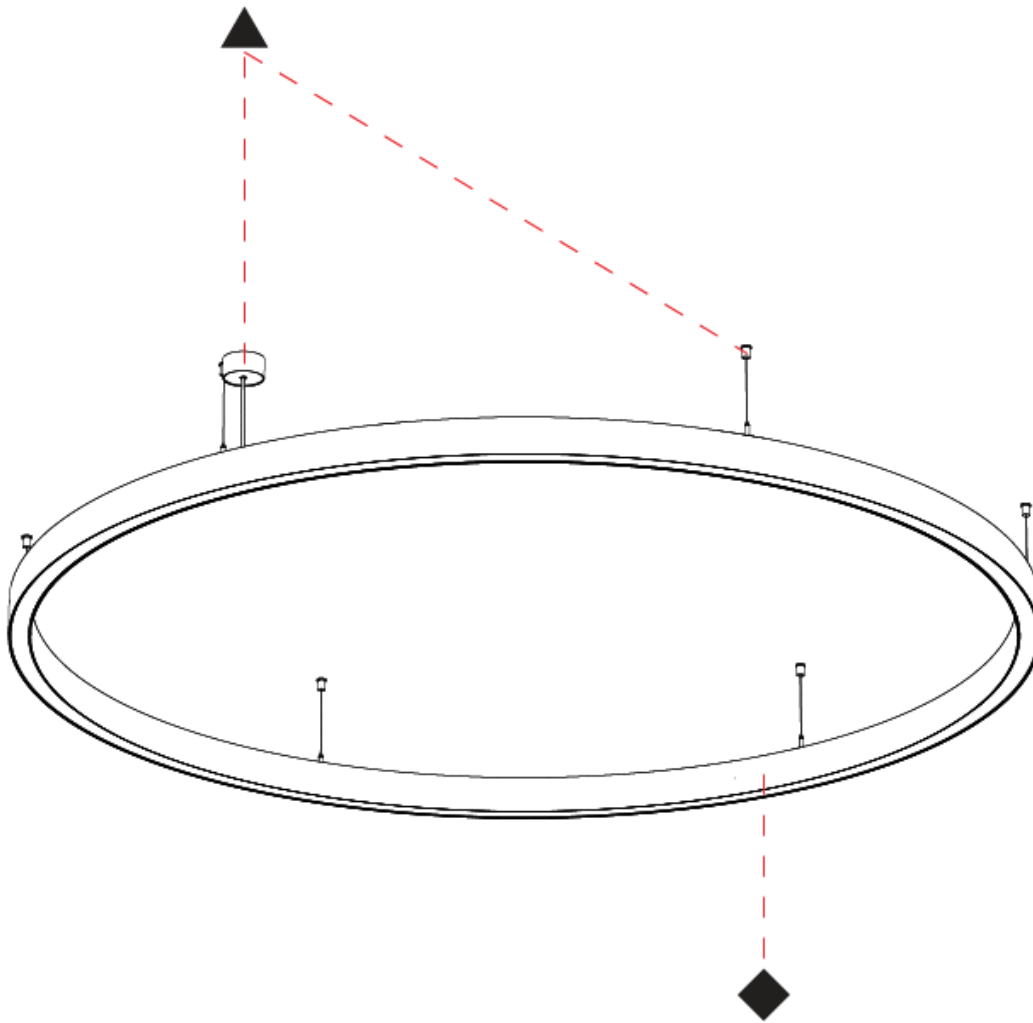

GLORIOUS 45 SUSPENSION

A3001095-

PROJECT	_____
TYPE	_____
SPECIFIER	_____
QUANTITY	_____
DATE	_____

A