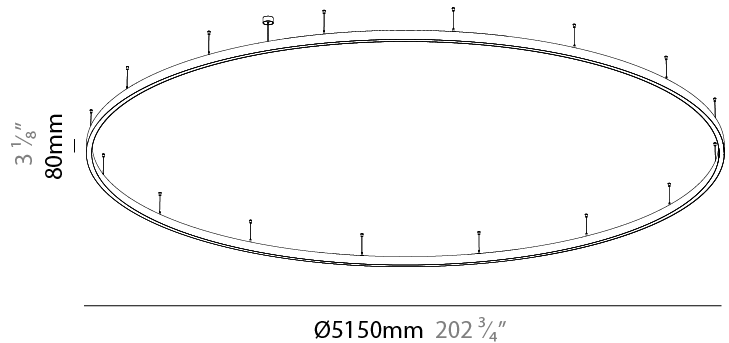

1. To build a product code in our configurator select the specify button on the base model # product page
2. To build a manual product code on this datasheet choose from the options listed below in blue font and add the suffix to the base model #

GENERAL

Series: Glorious
Subseries: Glorious 45
Partner: Prolicht
Division: Architectural
Installation: Suspension
Product Type: Pendant
Mounting Location: Ceiling
Light Distribution: Direct / Indirect

PHYSICAL

Shape: Round
Diameter (mm): 5150
Diameter (in): 202 3/4
Height (mm): 76
Height (in): 3
Weight (kg): 38
Diffuser: PMMA - Opal / Microprism / Clear Microprism
Fixture Finish: SSR / BKV / CWI / CRY / HAB / UFT / ITA / RUA / FTG / MYG / LOD / PUS / FRO / FUP / KIA / POP / BLS / SPG / MEY / GOH / CHC / COM / ABZ / JAG / OBR / MOS / ROR
Fixture Material: PMMA / Aluminum
Cable Details: 2000mm/78 3/4" or 6000mm/236 1/4" Cable Transparent

ELECTRICAL

Lamp Type: LED
Input Wattage (W): 275.9
Total Output Wattage (W): 250.9
Dimming: Non-Dimmable
Driver Included: Yes
Driver Location: Integrated
Driver Type: Constant Current - Universal
Driver Class: Class 2
Input Voltage (V): 120 - 277

LED

Color Temperature (°K): 2700 / 3000 / 3500 / 4000
Max. Delivered Lumen (lm): Max 35330
Nominal Lumen (lm): Max 46707
CRI: >90 CRI
Lamp Life (hrs): 50000

OPTICAL

Adjustability: Fixed

RATINGS AND CERTIFICATIONS

Certified By: Certified for North American Standards
IP rating: IP40