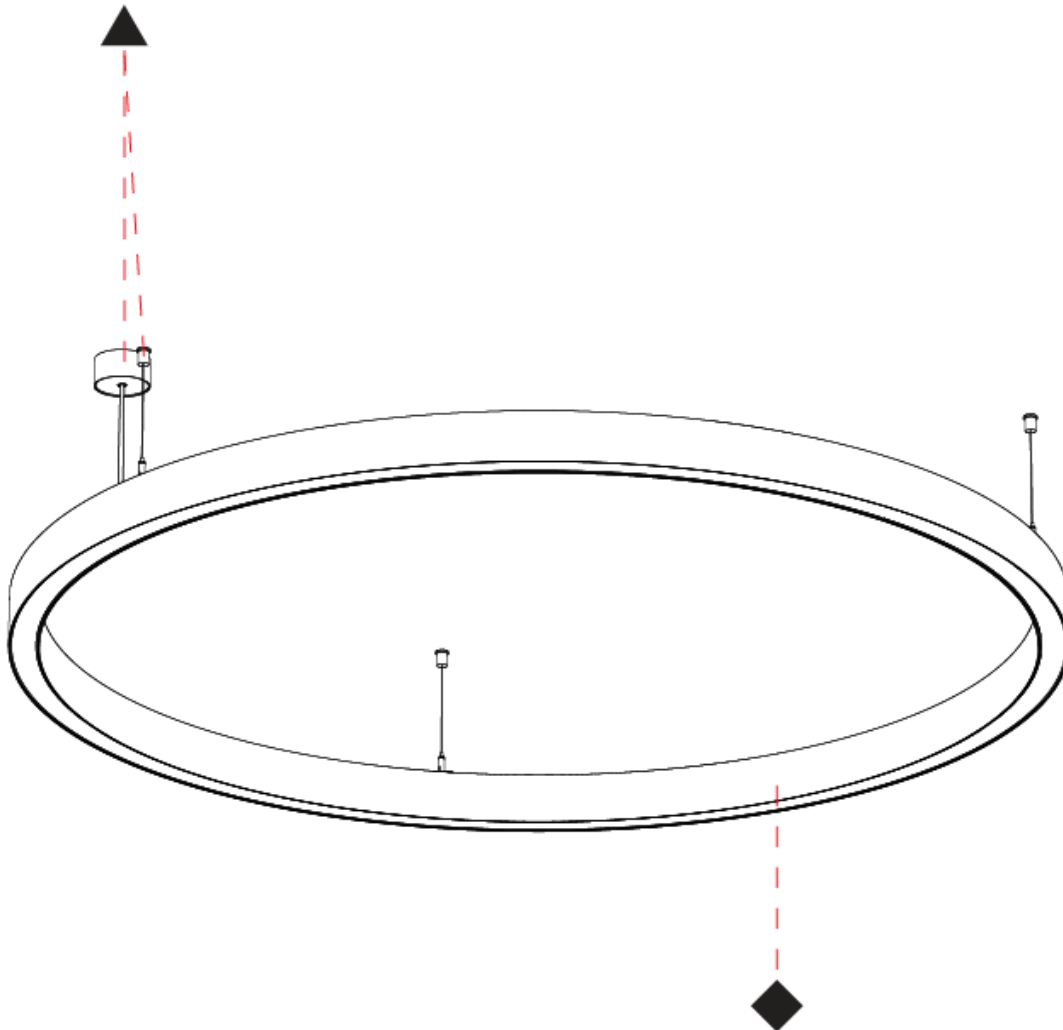

GLORIOUS 45 SUSPENSION

A3001093-

PROJECT	_____
TYPE	_____
SPECIFIER	_____
QUANTITY	_____
DATE	_____

A