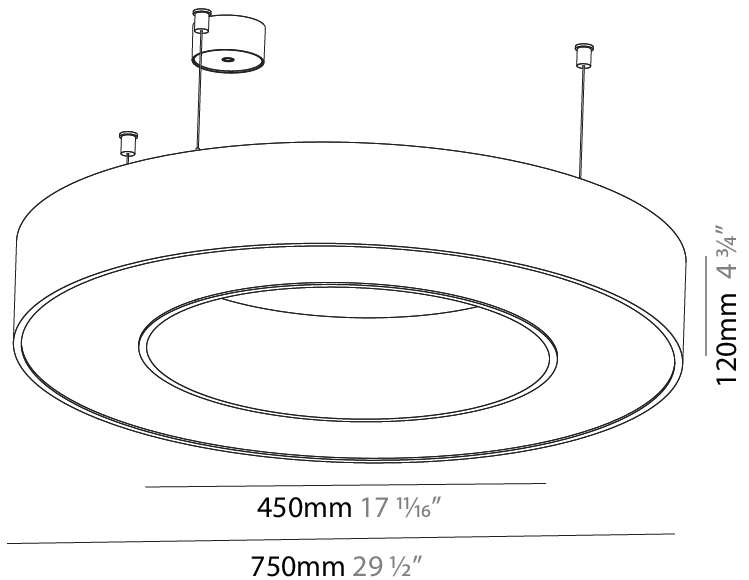

GENERAL

Series: Glorious
Subseries: Glorious 150
Partner: Prolicht
Division: Architectural
Installation: Suspension
Product Type: Pendant
Mounting Location: Ceiling
Light Distribution: Direct / Indirect

PHYSICAL

Shape: Round
Diameter (mm): 750
Diameter (in): 29 1/2
Height (mm): 120
Height (in): 4 3/4
Max. Overall Height (mm): 2120
Max. Overall Height (in): 83 7/16
Weight (kg): 7.675
Weight (lbs): 16.9
Diffuser: [PMMA - Opal or Micro-Prism](#)
Fixture Finish: [SSR / BKV / CWI / CRY / HAB / UFT / ITA / RUA / FTG / MYG / LOD / PUS / FRO / FUP / KIA / POP / BLS / SPG / MEY / GOH / CHC / COM / ABZ / JAG / OBR / MOS / ROR](#)
Fixture Material: [PMMA / Aluminum](#)

ELECTRICAL

Lamp Type: LED (Zhaga Standard)
Input Wattage (W): 44.1
Total Output Wattage (W): 40 / 32 (3500K)
Dimming: [0-10V Dimming / Phase Dimming (120Vac Only)](#)
Driver Included: Yes
Driver Location: Integrated
Driver Type: Constant Current
Driver Class: Class 2
Input Voltage (V): 120 - 277
Constant Current (MA): 350 / 600/400 (3500K)

LED

Color Temperature (°K): [2700 / 3000 / 3500 / 4000](#)
Max. Delivered Lumen (lm): Max 4304 (2672 Dir/1632 Ind)
Nominal Lumen (lm): Max 6045
CRI: >90 CRI
Efficiency (%): 71
Lamp Life (hrs): 50000

OPTICAL

RATINGS AND CERTIFICATIONS

Certified By: Certified for North American Standards
IP rating: IP20