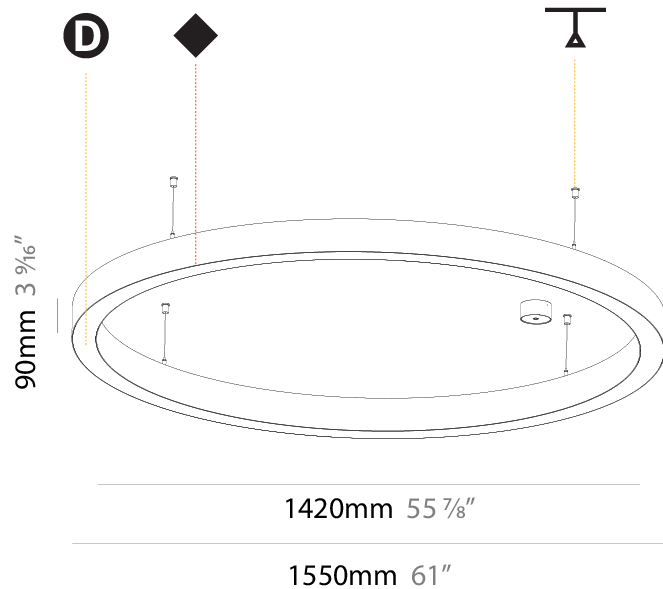

GENERAL

Series: Glorious
Subseries: Glorious Slim
Brand: Prolicht
Division: Architectural
Mounting Type: Suspension
Mounting Location: Ceiling
Subcategory: Ambient

PHYSICAL

Diameter (mm): 1550
Diameter (in): 61
Height (mm): 90
Height (in): 3 9/16
Max. Overall Height (mm): 2090
Max. Overall Height (in): 82 5/16
Light Distribution: Direct / Indirect
Weight (kg): 17.714
Weight (lbs): 37.71
Diffuser: [PMMA - Opal or Micro-Prism](#)
Fixture Finish: [SSR / BKV / CWI / CRY / HAB / UFT / ITA / RUA / FTG / MYG / LOD / PUS / FRO / FUP / KIA / POP / BLS / SPG / MEY / GOH / GUM / CHC / COM / ABZ / JAG / OBR / MOS / ROR](#)
Fixture Material: Aluminum
Cable Details: 2000mm or 6000mm Transparent Cable

ELECTRICAL

Lamp Type: LED (Zhaga Standard)
Input Wattage (W): 112 / 98
Total Output Wattage (W): 96 / 84
Dimming: [Tri-Mode (Non-Dimming and Phase Dimming (120Vac only) and 0-10V Dimming)](#)
Driver Included: Yes
Driver Location: Integrated
Driver Type: Constant Current - Universal
Driver Class: Class 2
Input Voltage (V): 120 - 277
Constant Current (MA): 350

LED

Color Temperature (°K): [3000 / 3500 / 4000](#)
Max. Delivered Lumen (lm): 19660 / 20070 / 20480
CRI: >80 CRI
Lamp Life (hrs): 50000

OPTICAL

RATINGS AND CERTIFICATIONS

Certified By: Certified for North American Standards
IP rating: IP20