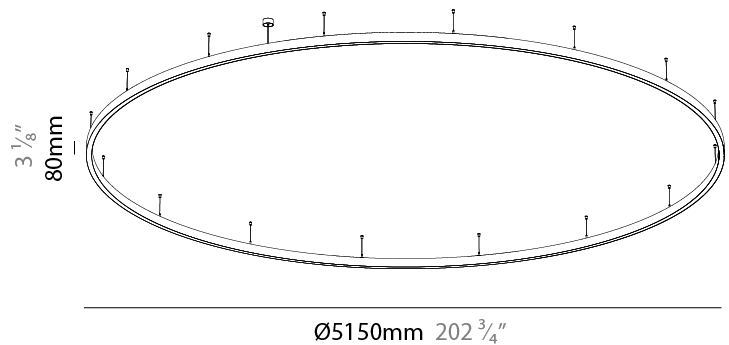

1. To build a product code in our configurator select the specify button on the base model # product page
2. To build a manual product code on this datasheet choose from the options listed below in blue font and add the suffix to the base model #

GENERAL

Series: Glorious
Subseries: Glorious 45
Partner: Prolicht
Division: Architectural
Installation: Suspension
Product Type: Pendant
Mounting Location: Ceiling
Light Distribution: Direct / Indirect

PHYSICAL

Shape: Round
Diameter (mm): 3100
Diameter (in): 122 3/8
Height (mm): 76
Height (in): 3
Weight (kg): 38
Diffuser: PMMA - Opal / Microprism / Clear Microprism
Fixture Finish: SSR / BKV / CWI / CRY / HAB / UFT / ITA / RUA / FTG / MYG / LOD / PUS / FRO / FUP / KIA / POP / BLS / SPG / MEY / GOH / CHC / COM / ABZ / JAG / OBR / MOS / ROR
Fixture Material: PMMA / Aluminum
Cable Details: 2000mm/78 3/4" or 6000mm/236 1/4" Cable Transparent

ELECTRICAL

Lamp Type: LED
Input Wattage (W): 479.2
Total Output Wattage (W): 435.4
Dimming: Non-dimming / DALI Dimming / MATTER Dimming
Driver Included: Yes
Driver Location: Integrated
Driver Type: Constant Current - Universal
Driver Class: Class 2
Input Voltage (V): 120 - 277

LED

Color Temperature (°K): 2700-6500 Tunable White
Max. Delivered Lumen (lm): Max 59802
Nominal Lumen (lm): Max 47915
CRI: >90 CRI
Lamp Life (hrs): 50000

OPTICAL

Adjustability: Fixed

RATINGS AND CERTIFICATIONS

Certified By: Certified for North American Standards
IP rating: IP40