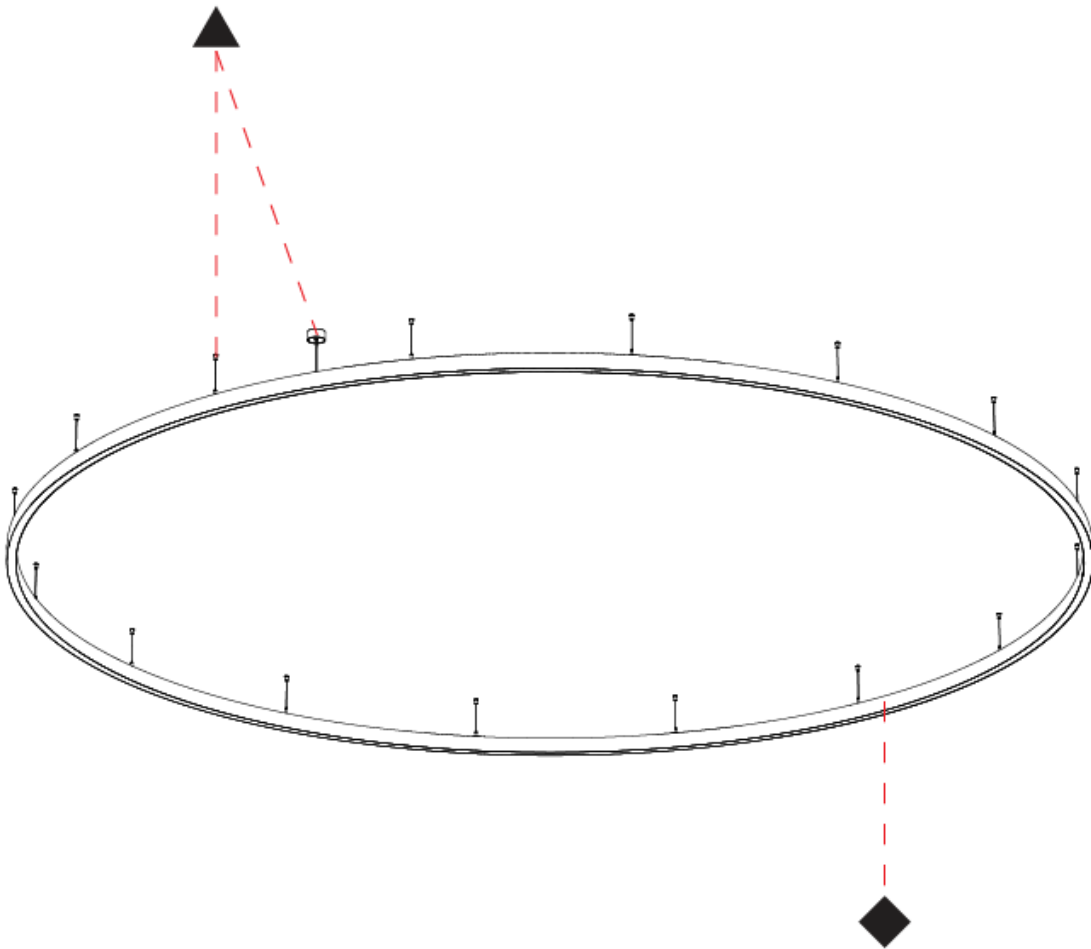

GLORIOUS 45 SUSPENSION

A3001105-

PROJECT

TYPE

SPECIFIER

QUANTITY

DATE

A