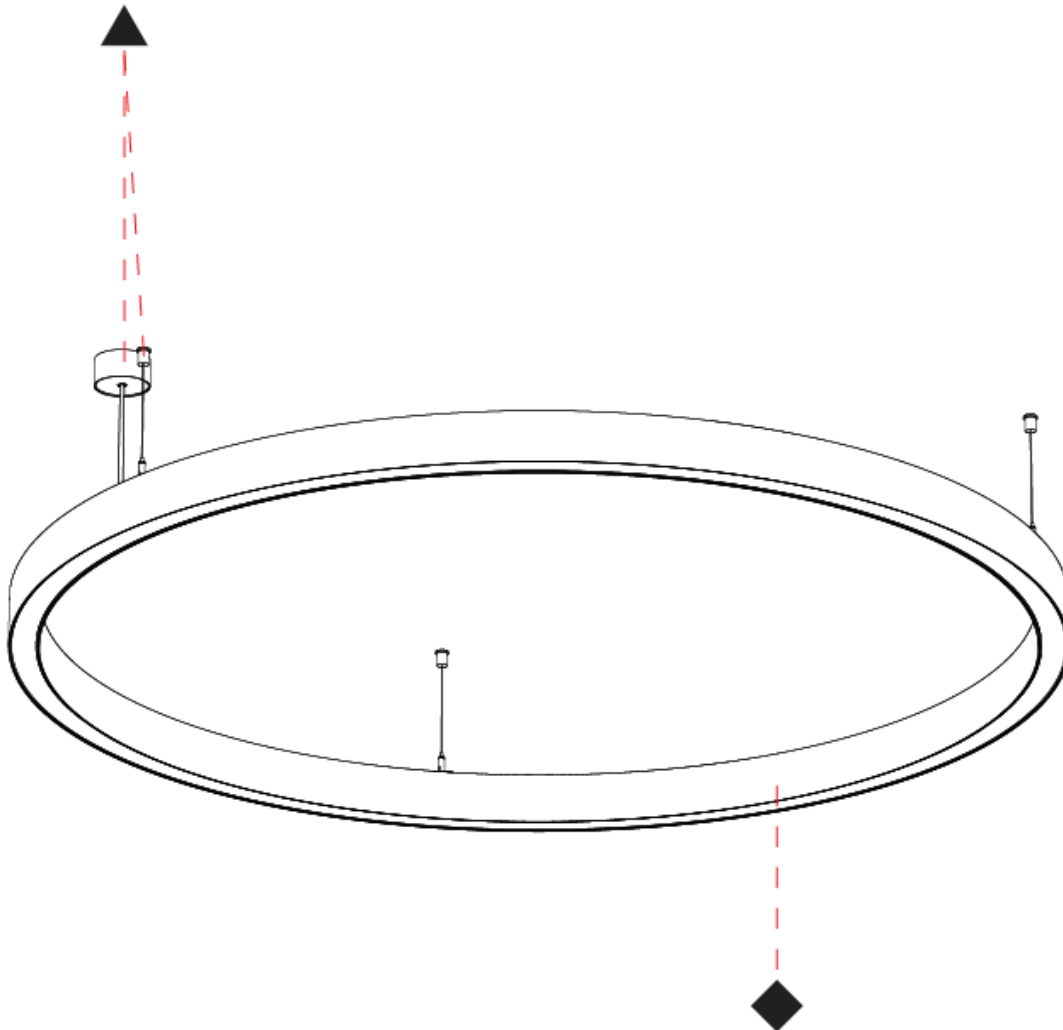

GLORIOUS 45 SUSPENSION

A3001092-

PROJECT	_____
TYPE	_____
SPECIFIER	_____
QUANTITY	_____
DATE	_____

A