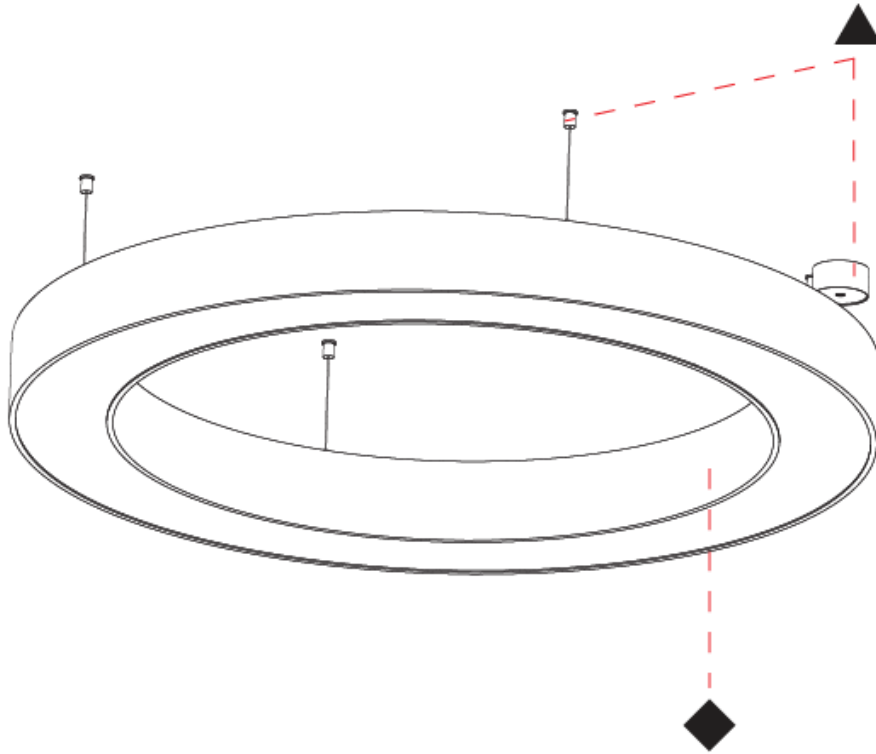

A30309- : A30309-DV-40K-03-01

PROJECT
TYPE
SPECIFIER
QUANTITY
DATE

A