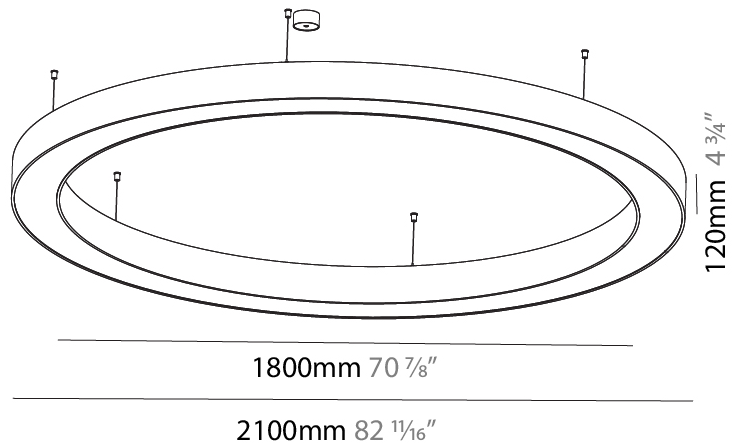

GENERAL

Series: Glorious
Subseries: Glorious 150
Partner: Prolicht
Division: Architectural
Installation: Suspension
Product Type: Pendant
Mounting Location: Ceiling
Light Distribution: Direct / Indirect

PHYSICAL

Shape: Round
Diameter (mm): 2100
Diameter (in): 82 11/16
Height (mm): 120
Height (in): 4 3/4
Max. Overall Height (mm): 2120
Max. Overall Height (in): 83 7/16
Weight (kg): 26.817
Weight (lbs): 59.12
Diffuser: PMMA - Opal
Fixture Finish: SSR / BKV / CWI / CRY / HAB / UFT / ITA / RUA / FTG / MYG / LOD / PUS / FRO / FUP / KIA / POP / BLS / SPG / MEY / GOH / CHC / COM / ABZ / JAG / OBR / MOS / ROR
Fixture Material: PMMA / Aluminum

ELECTRICAL

Lamp Type: LED (Zhaga Standard)
Input Wattage (W): 161.5
Total Output Wattage (W): 132 / 105.6 (3500K)
Dimming: 0-10V Dimming / Phase Dimming (120Vac Only)
Driver Included: Yes
Driver Location: Integrated
Driver Type: Constant Current - 120 / 277Vac
Driver Class: Class 2
Input Voltage (V): 120 - 277
Constant Current (MA): 350 / 700/600 (3500K)

LED

Color Temperature (°K): 2700 / 3000 / 3500 / 4000
Max. Delivered Lumen (lm): Max 15697 (9168 Dir / 6529 Ind)
Nominal Lumen (lm): Max 22165
CRI: >90 CRI
Efficiency (%): 70
Lamp Life (hrs): 50000

OPTICAL

RATINGS AND CERTIFICATIONS

Certified By: Certified for North American Standards
IP rating: IP20