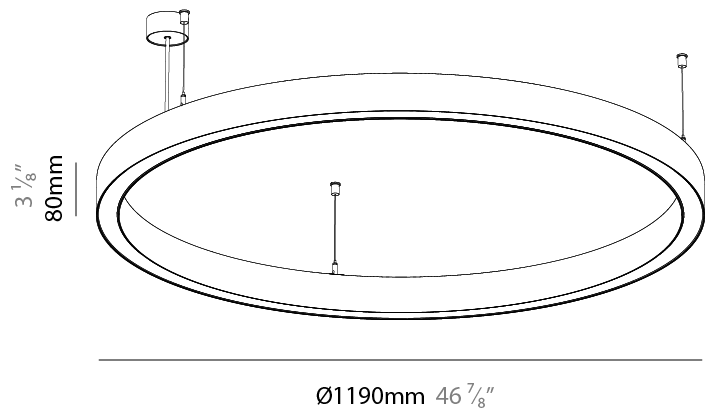

GENERAL

Series: Glorious
Subseries: Glorious 45
Partner: Prolicht
Division: Architectural
Installation: Suspension
Product Type: Pendant
Mounting Location: Ceiling
Light Distribution: Direct / Indirect

PHYSICAL

Shape: Round
Diameter (mm): 1190
Diameter (in): 46 7/8
Height (mm): 76
Height (in): 3
Weight (kg): 7.6
Diffuser: PMMA - Opal / Microprism / Clear Microprism
Fixture Finish: SSR / BKV / CWI / CRY / HAB / UFT / ITA / RUA / FTG / MYG / LOD / PUS / FRO / FUP / KIA / POP / BLS / SPG / MEY / GOH / CHC / COM / ABZ / JAG / OBR / MOS / ROR
Fixture Material: PMMA / Aluminum
Cable Details: 2000mm/78 3/4" or 6000mm/236 1/4" Cable Transparent

ELECTRICAL

Lamp Type: LED
Input Wattage (W): 135.8
Total Output Wattage (W): 123.7
Dimming: Non-Dimming / 0-10V Dimming / Phase Dimming / DALI Dimming / MATTER Dimming
Driver Included: Yes
Driver Location: Integrated
Driver Type: Constant Current - Universal
Driver Class: Class 2
Input Voltage (V): 120 - 277

LED

Color Temperature (°K): 2700 / 3000 / 3500 / 4000
Max. Delivered Lumen (lm): Max 17007
Nominal Lumen (lm): Max 22365
CRI: >90 CRI
Lamp Life (hrs): 50000

OPTICAL

Adjustability: Fixed

RATINGS AND CERTIFICATIONS

Certified By: Certified for North American Standards
IP rating: IP40