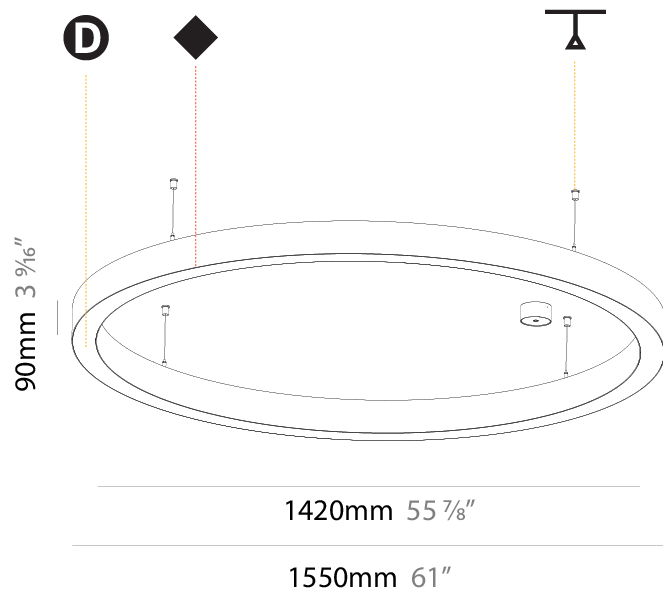

GENERAL

Series: Glorious
Subseries: Glorious 65
Partner: Prolicht
Division: Architectural
Installation: Suspension
Product Type: Pendant
Mounting Location: Ceiling
Light Distribution: Direct / Indirect

PHYSICAL

Shape: Round
Diameter (mm): 1550
Diameter (in): 61
Height (mm): 90
Height (in): 3 9/16
Max. Overall Height (mm): 2090
Max. Overall Height (in): 82 7/16
Weight (kg): 17.714
Weight (lbs): 37.71
Diffuser: [PMMA - Opal / Microprism / Clear Microprism](#)
Fixture Finish: [SSR / BKV / CWI / CRY / HAB / UFT / ITA / RUA / FTG / MYG / LOD / PUS / FRO / FUP / KIA / POP / BLS / SPG / MEY / GOH / CHC / COM / ABZ / JAG / OBR / MOS / ROR](#)
Fixture Material: [PMMA / Aluminum](#)
Cable Details: [2000mm/78 3/4" or 6000mm/236 1/4" Cable Transparent](#)

ELECTRICAL

Lamp Type: LED (Zhaga Standard)
Input Wattage (W): 154
Total Output Wattage (W): 96 / 84
Dimming: [Tri-Mode (Non-Dimming and Phase Dimming (120Vac only) and 0-10V Dimming)](#)
Driver Included: Yes
Driver Location: Integrated
Driver Type: Constant Current - Universal
Driver Class: Class 2
Input Voltage (V): 120 - 277
Constant Current (MA): 350

LED

Color Temperature (°K): [2700 / 3000 / 3500 / 4000](#)
Max. Delivered Lumen (lm): Max 20226
Nominal Lumen (lm): Max 24446
CRI: >90 CRI
Lamp Life (hrs): 50000

OPTICAL

RATINGS AND CERTIFICATIONS

Certified By: Certified for North American Standards
IP rating: IP20