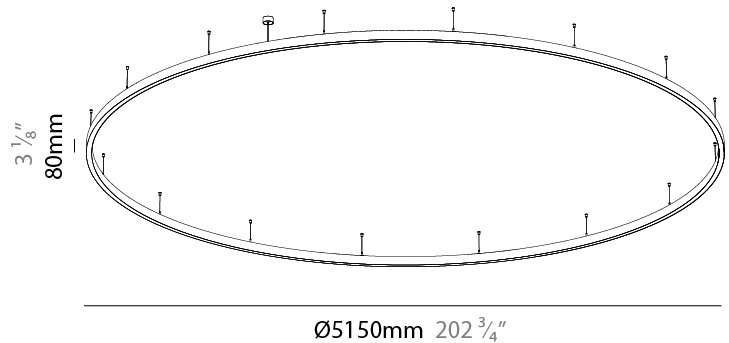

GENERAL

Series: Glorious
Subseries: Glorious 45
Partner: Prolicht
Division: Architectural
Installation: Suspension
Product Type: Pendant
Mounting Location: Ceiling
Light Distribution: Direct / Indirect

PHYSICAL

Shape: Round
Diameter (mm): 5150
Diameter (in): 202 ³/₄
Height (mm): 76
Height (in): 3
Weight (kg): 38
Diffuser: [PMMA - Opal / Microprism / Clear Microprism](#)
Fixture Finish: [SSR / BKV / CWI / CRY / HAB / UFT / ITA / RUA / FTG / MYG / LOD / PUS / FRO / FUP / KIA / POP / BLS / SPG / MEY / GOH / CHC / COM / ABZ / JAG / OBR / MOS / ROR](#)
Fixture Material: [PMMA / Aluminum](#)
Cable Details: [2000mm/78 3/4" or 6000mm/236 1/4" Cable Transparent](#)

ELECTRICAL

Lamp Type: LED
Input Wattage (W): 569.2
Total Output Wattage (W): 517.3
Dimming: [Non-Dimming / 0-10V Dimming / Phase Dimming / DALI Dimming / MATTER Dimming](#)
Driver Included: Yes
Driver Location: Integrated
Driver Type: Constant Current - Universal
Driver Class: Class 2
Input Voltage (V): 120 - 277

LED

Color Temperature (°K): [2700 / 3000 / 3500 / 4000](#)
Max. Delivered Lumen (lm): Max 70892
Nominal Lumen (lm): Max 93720
CRI: >90 CRI
Lamp Life (hrs): 50000

OPTICAL

Adjustability: Fixed

RATINGS AND CERTIFICATIONS

Certified By: Certified for North American Standards
IP rating: IP40