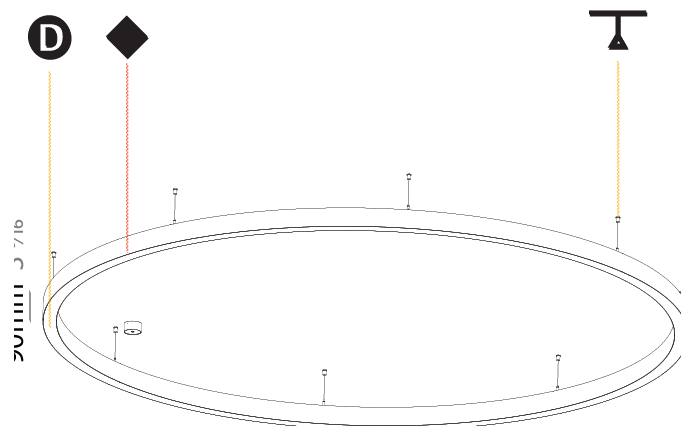

GENERAL

Series: Glorious
Subseries: Glorious Slim
Brand: Prolicht
Division: Architectural
Mounting Type: Suspension
Mounting Location: Ceiling
Subcategory: Ambient

PHYSICAL

Shape: Round
Diameter (mm): 3000
Diameter (in): 118 1/8
Height (mm): 90
Height (in): 3 9/16
Max. Overall Height (mm): 2090
Max. Overall Height (in): 82 5/16
Light Distribution: Direct / Indirect
Weight (kg): 31.716
Weight (lbs): 69.93
Diffuser: PMMA - Opal or Micro-Prism
Fixture Finish: SSR / BKV / CWI / CRY / HAB / UFT / ITA / RUA / FTG / MYG / LOD / PUS / FRO / FUP / KIA / POP / BLS / SPG / MEY / GOH / GUM / CHC / COM / ABZ / JAG / OBR / MOS / ROR
Fixture Material: Aluminum
Cable Details: 2000mm or 6000mm Transparent Cable

ELECTRICAL

Lamp Type: LED (Zhaga Standard)
Input Wattage (W): 224 / 112
Total Output Wattage (W): 192 / 84
Dimming: Tri-Mode (Non-Dimming and Phase Dimming (120Vac only) and 0-10V Dimming)
Driver Included: Yes
Driver Location: Integrated
Driver Type: Constant Current - Universal
Driver Class: Class 2
Input Voltage (V): 120 - 277
Constant Current (MA): 350

LED

Color Temperature (°K): 3000 / 3500 / 4000
Max. Delivered Lumen (lm): 38980 / 39798 / 40610
CRI: >80 CRI
Lamp Life (hrs): 50000

OPTICAL

RATINGS AND CERTIFICATIONS

Certified By: Certified for North American Standards
IP rating: IP20

2870mm 113"

3000mm 118 1/8"