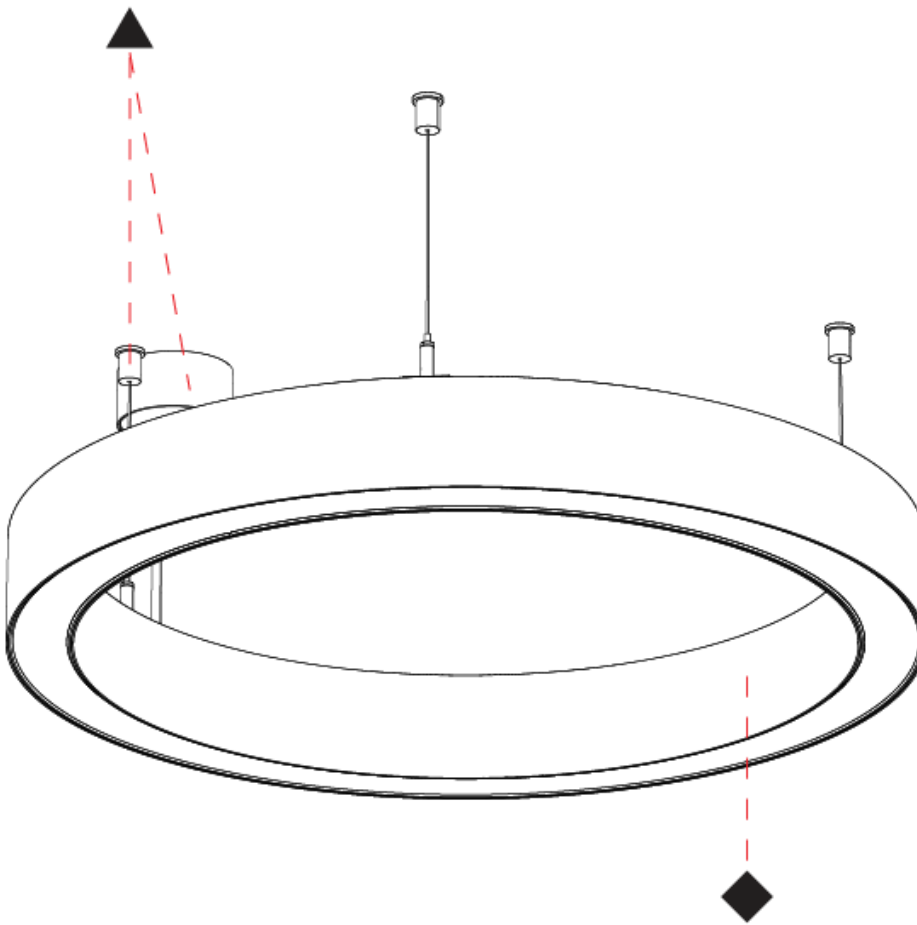

GLORIOUS 45 SUSPENSION

A3001087-

PROJECT _____

TYPE _____

SPECIFIER _____

QUANTITY _____

DATE _____

A