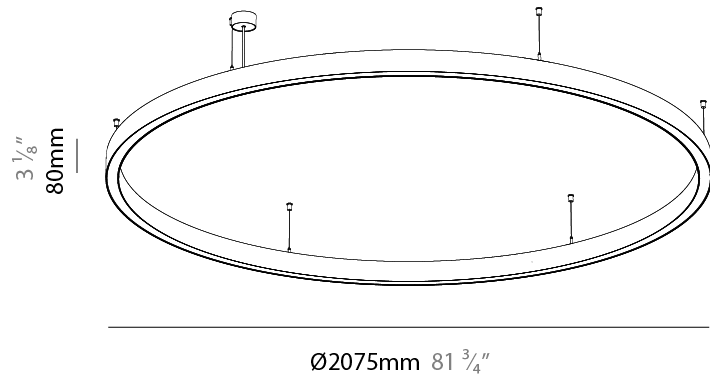

1. To build a product code in our configurator select the specify button on the base model # product page
2. To build a manual product code on this datasheet choose from the options listed below in blue font and add the suffix to the base model #

GENERAL

Series: Glorious
Subseries: Glorious 45
Partner: Prolicht
Division: Architectural
Installation: Suspension
Product Type: Pendant
Mounting Location: Ceiling
Light Distribution: Direct / Indirect

PHYSICAL

Shape: Round
Diameter (mm): 2075
Diameter (in): 81 ³/₄
Height (mm): 76
Height (in): 3
Weight (kg): 14.5
Diffuser: PMMA - Opal / Microprism / Clear Microprism
Fixture Finish: SSR / BKV / CWI / CRY / HAB / UFT / ITA / RUA / FTG / MYG / LOD / PUS / FRO / FUP / KIA / POP / BLS / SPG / MEY / GOH / CHC / COM / ABZ / JAG / OBR / MOS / ROR
Fixture Material: PMMA / Aluminum
Cable Details: 2000mm/78 3/4" or 6000mm/236 1/4" Cable Transparent

ELECTRICAL

Lamp Type: LED
Input Wattage (W): 109.7
Total Output Wattage (W): 100
Dimming: Non-Dimmable
Driver Included: Yes
Driver Location: Integrated
Driver Type: Constant Current - Universal
Driver Class: Class 2
Input Voltage (V): 120 - 277

LED

Color Temperature (°K): 2700 / 3000 / 3500 / 4000
Max. Delivered Lumen (lm): Max 14065
Nominal Lumen (lm): Max 18577
CRI: >90 CRI
Lamp Life (hrs): 50000

OPTICAL

Adjustability: Fixed

RATINGS AND CERTIFICATIONS

Certified By: Certified for North American Standards
IP rating: IP40