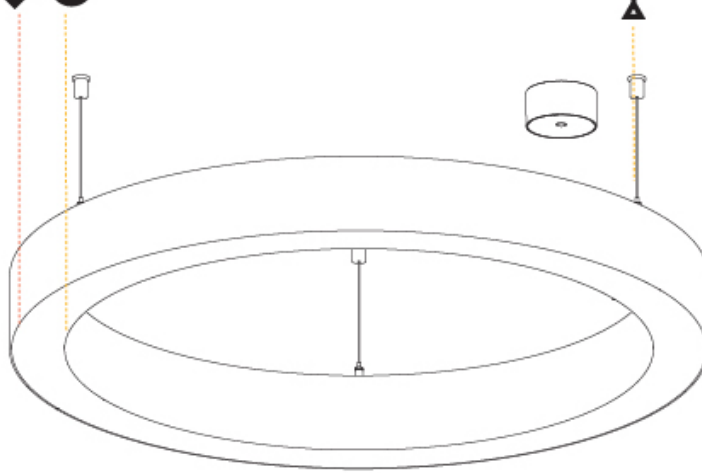

Ø 670mm 26 3/8"

Ø 800mm 31 1/2"

90mm 3 9/16"

PROJECT	_____
TYPE	_____
SPECIFIER	_____
QUANTITY	_____
DATE	_____

For Color / Finish Chart & Symbology see Appendix or product page downloadable area.

°K

Dimming	DP	DV	
	Phase	0-10V	
Color Temperature	30K	35K	°K
	3000K	3500K	
Diffuser	01	02	D
	Opal	Micro-Prism	
Suspension Cable Color and Length	..05	..10	T
	2000	6000	