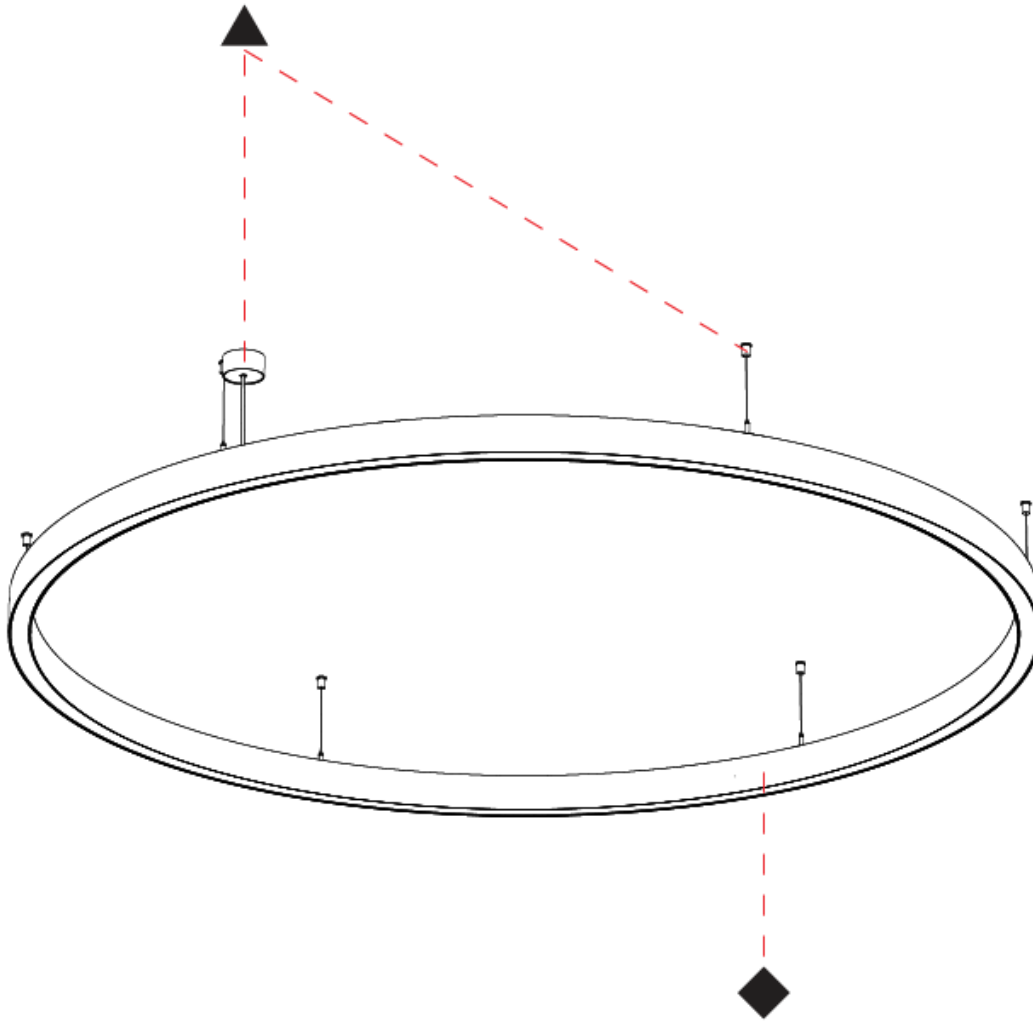

GLORIOUS 45 SUSPENSION

A3001094-

PROJECT	_____
TYPE	_____
SPECIFIER	_____
QUANTITY	_____
DATE	_____

A