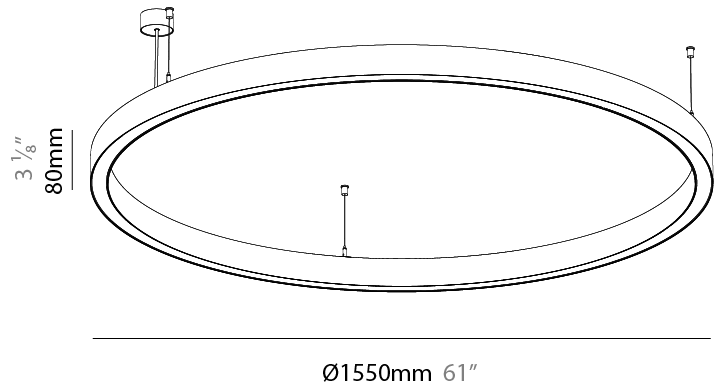

GENERAL

Series: Glorious
Subseries: Glorious 45
Partner: Prolicht
Division: Architectural
Installation: Suspension
Product Type: Pendant
Mounting Location: Ceiling
Light Distribution: Direct / Indirect

PHYSICAL

Shape: Round
Diameter (mm): 1550
Diameter (in): 61
Height (mm): 76
Height (in): 3
Weight (kg): 10.5
Diffuser: PMMA - Opal / Microprism / Clear Microprism
Fixture Finish: SSR / BKV / CWI / CRY / HAB / UFT / ITA / RUA / FTG / MYG / LOD / PUS / FRO / FUP / KIA / POP / BLS / SPG / MEY / GOH / CHC / COM / ABZ / JAG / OBR / MOS / ROR
Fixture Material: PMMA / Aluminum
Cable Details: 2000mm/78 3/4" or 6000mm/236 1/4" Cable Transparent

ELECTRICAL

Lamp Type: LED
Input Wattage (W): 181.1
Total Output Wattage (W): 164.5
Dimming: Non-Dimming / 0-10V Dimming / Phase Dimming / DALI Dimming / MATTER Dimming
Driver Included: Yes
Driver Location: Integrated
Driver Type: Constant Current - Universal
Driver Class: Class 2
Input Voltage (V): 120 - 277

LED

Color Temperature (°K): 2700 / 3000 / 3500 / 4000
Max. Delivered Lumen (lm): Max 22676
Nominal Lumen (lm): Max 29820
CRI: >90 CRI
Lamp Life (hrs): 50000

OPTICAL

Adjustability: Fixed

RATINGS AND CERTIFICATIONS

Certified By: Certified for North American Standards
IP rating: IP40