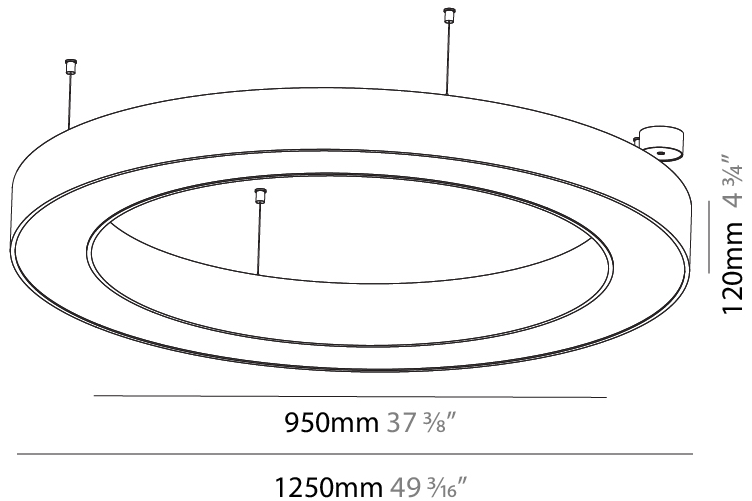

GENERAL

Series: Glorious
Subseries: Glorious 150
Partner: Prolicht
Division: Architectural
Installation: Suspension
Product Type: Pendant
Mounting Location: Ceiling
Light Distribution: Direct / Indirect

PHYSICAL

Shape: Round
Diameter (mm): 1250
Diameter (in): 49 ³/₁₆
Height (mm): 120
Height (in): 4 ³/₄
Max. Overall Height (mm): 2120
Max. Overall Height (in): 83 ⁷/₁₆
Weight (kg): 13.475
Weight (lbs): 29.70
Diffuser: PMMA - Opal or Micro-Prism
Fixture Finish: SSR / BKV / CWI / CRY / HAB / UFT / ITA / RUA / FTG / MYG / LOD / PUS / FRO / FUP / KIA / POP / BLS / SPG / MEY / GOH / CHC / COM / ABZ / JAG / OBR / MOS / ROR
Fixture Material: PMMA / Aluminum

ELECTRICAL

Lamp Type: LED (Zhaga Standard)
Input Wattage (W): 88.1
Total Output Wattage (W): 72 / 57.6 (3500K)
Dimming: 0-10V Dimming / Phase Dimming (120Vac Only)
Driver Included: Yes
Driver Location: Integrated
Driver Type: Constant Current
Driver Class: Class 2
Input Voltage (V): 120 - 277
Constant Current (MA): 350 / 1200/600 (3500K)

LED

Color Temperature (°K): 2700 / 3000 / 3500 / 4000
Max. Delivered Lumen (lm): Max 8609 (5345 Dir / 3264 Ind)
Nominal Lumen (lm): Max 12090
CRI: >90 CRI
Efficiency (%): 68
Lamp Life (hrs): 50000

OPTICAL

RATINGS AND CERTIFICATIONS

Certified By: Certified for North American Standards
IP rating: IP20