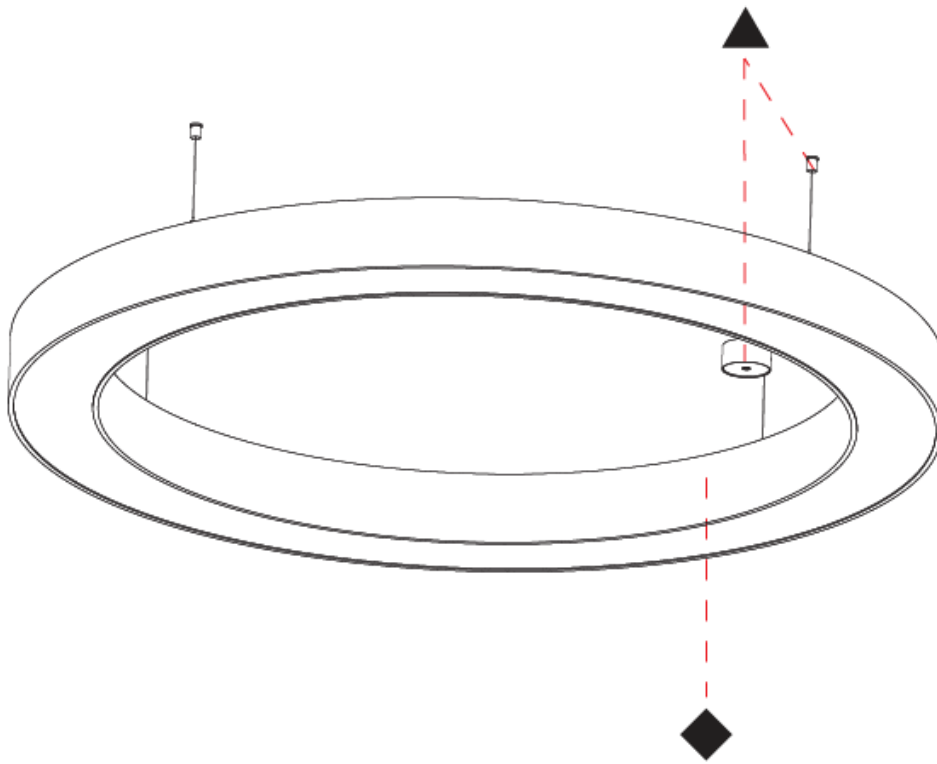

GLORIOUS 150 SUSPENSION

A30315-

PROJECT	_____
TYPE	_____
SPECIFIER	_____
QUANTITY	_____
DATE	_____