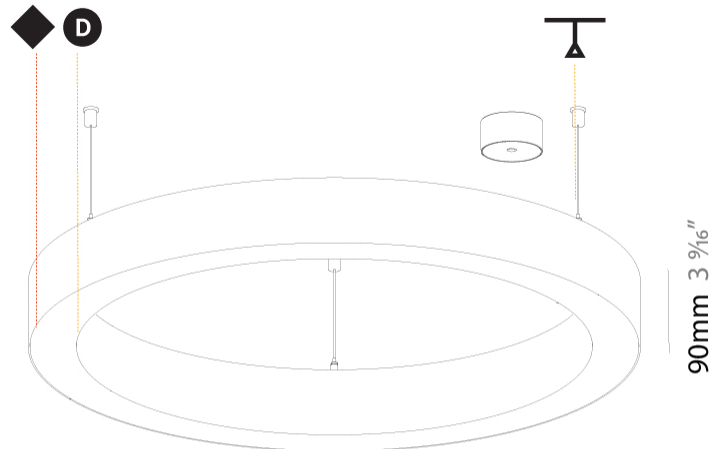

GENERAL

Series: Glorious
Subseries: Glorious 65
Partner: Prolicht
Division: Architectural
Installation: Suspension
Product Type: Pendant
Mounting Location: Ceiling
Light Distribution: Direct / Indirect

PHYSICAL

Shape: Round
Diameter (mm): 800
Diameter (in): 31 1/2
Height (mm): 90
Height (in): 3 9/16
Max. Overall Height (mm): 2090
Max. Overall Height (in): 82 7/16
Weight (kg): 8.128
Weight (lbs): 17.92
Diffuser: [PMMA - Opal / Microprism / Clear Microprism](#)
Fixture Finish: [SSR / BKV / CWI / CRY / HAB / UFT / ITA / RUA / FTG / MYG / LOD / PUS / FRO / FUP / KIA / POP / BLS / SPG / MEY / GOH / CHC / COM / ABZ / JAG / OBR / MOS / ROR](#)
Fixture Material: [PMMA / Aluminum](#)
Cable Details: [2000mm/78 3/4" or 6000mm/236 1/4" Cable Transparent](#)

ELECTRICAL

Lamp Type: LED (Zhaga Standard)
Input Wattage (W): 77
Total Output Wattage (W): 48 / 45
Dimming: [Tri-Mode (Non-Dimming and Phase Dimming (120Vac only) and 0-10V Dimming)](#)
Driver Included: Yes
Driver Location: Integrated
Driver Type: Constant Current - Universal
Driver Class: Class 2
Input Voltage (V): 120 - 277
Constant Current (MA): 350

LED

Color Temperature (°K): [2700 / 3000 / 3500 / 4000](#)
Max. Delivered Lumen (lm): Max 10113
Nominal Lumen (lm): Max 12223
CRI: >90 CRI
Lamp Life (hrs): 50000

OPTICAL

RATINGS AND CERTIFICATIONS

Certified By: Certified for North American Standards
IP rating: IP20

Ø 670mm 26 3/8"

Ø 800mm 31 1/2"