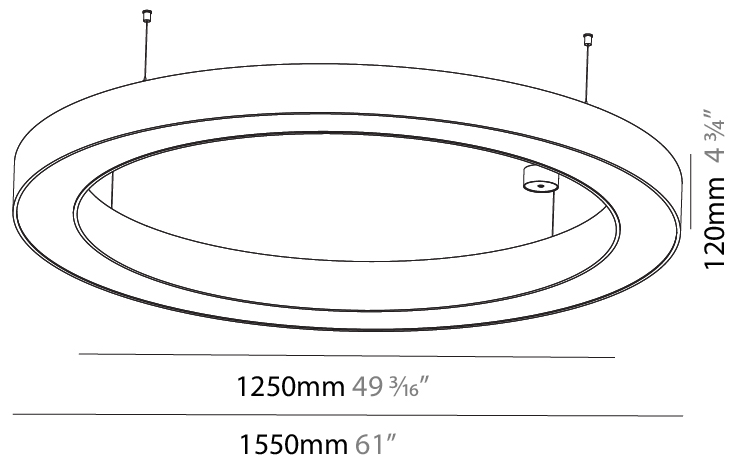

GENERAL

Series: Glorious
Subseries: Glorious 150
Partner: Prolicht
Division: Architectural
Installation: Suspension
Product Type: Pendant
Mounting Location: Ceiling
Light Distribution: Direct / Indirect

PHYSICAL

Shape: Round
Diameter (mm): 1550
Diameter (in): 61
Height (mm): 120
Height (in): 4 3/4
Max. Overall Height (mm): 2120
Max. Overall Height (in): 83 7/16
Weight (kg): 16.737
Weight (lbs): 36.90
Diffuser: PMMA - Opal or Micro-Prism
Fixture Finish: SSR / BKV / CWI / CRY / HAB / UFT / ITA / RUA / FTG / MYG / LOD / PUS / FRO / FUP / KIA / POP / BLS / SPG / MEY / GOH / CHC / COM / ABZ / JAG / OBR / MOS / ROR
Fixture Material: PMMA / Aluminum

ELECTRICAL

Lamp Type: LED (Zhaga Standard)
Input Wattage (W): 107.7
Total Output Wattage (W): 88 / 70.4 (3500K)
Dimming: 0-10V Dimming / Phase Dimming (120Vac Only)
Driver Included: Yes
Driver Location: Integrated
Driver Type: Constant Current - 120 / 277Vac
Driver Class: Class 2
Input Voltage (V): 120 - 277
Constant Current (mA): 350 / 700/800 (3500K)

LED

Color Temperature (°K): 2700 / 3000 / 3500 / 4000
Max. Delivered Lumen (lm): Max 10489 (6681 Dir / 3808 Ind)
Nominal Lumen (lm): Max 14777
CRI: >90 CRI
Efficiency (%): 68
Lamp Life (hrs): 50000

OPTICAL

RATINGS AND CERTIFICATIONS

Certified By: Certified for North American Standards
IP rating: IP20