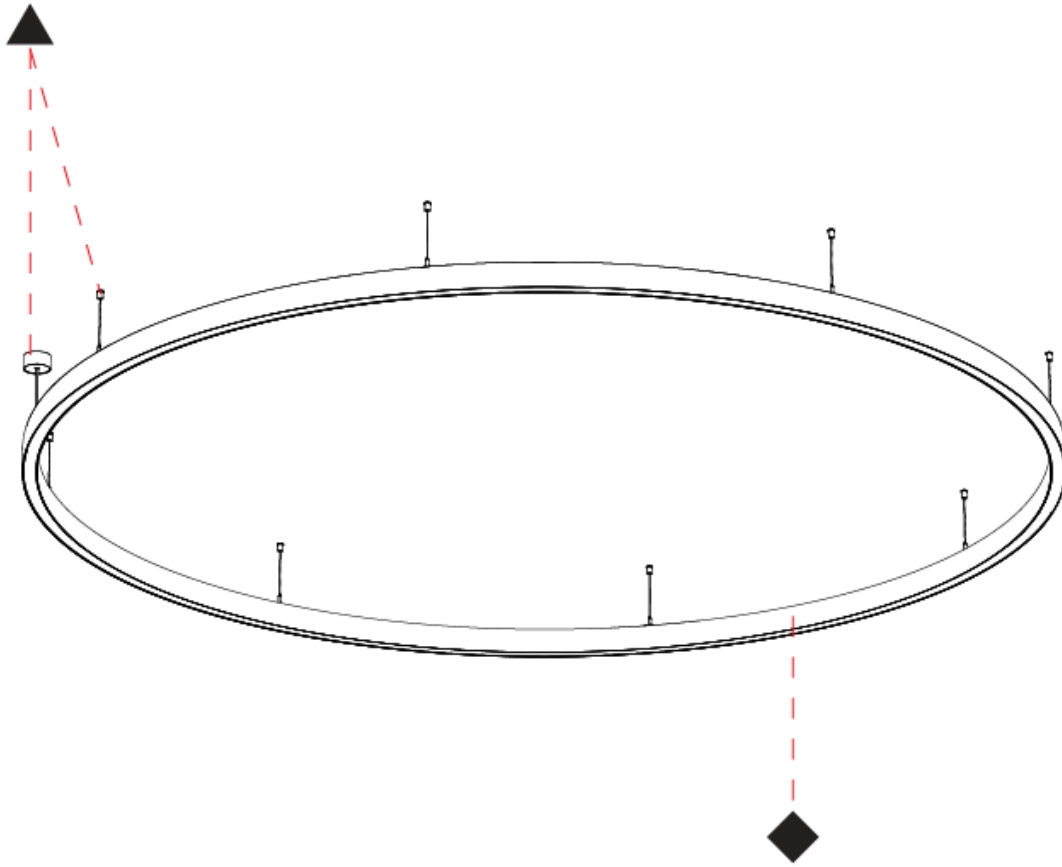

GLORIOUS 45 SUSPENSION

A3001096-HE-

PROJECT	_____
TYPE	_____
SPECIFIER	_____
QUANTITY	_____
DATE	_____

A