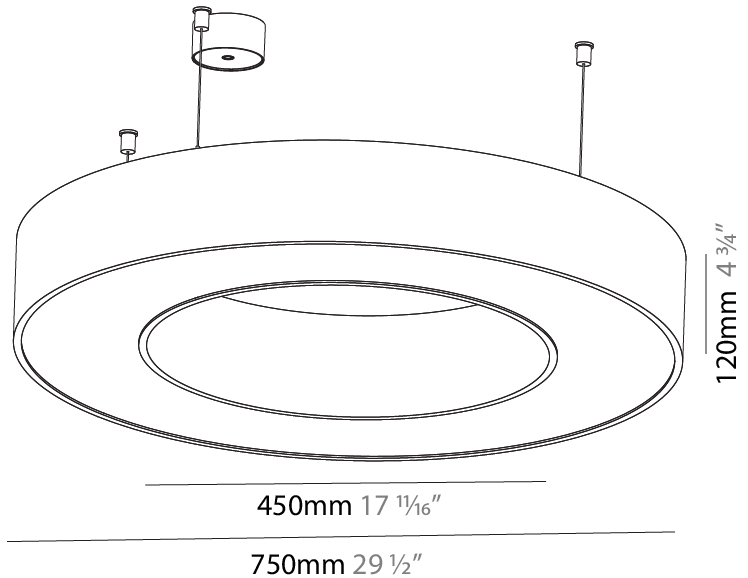

GENERAL

Series: Glorious
Subseries: Glorious
Brand: Prolicht
Division: Architectural
Mounting Type: Suspension
Mounting Location: Ceiling
Subcategory: Ambient

PHYSICAL

Shape: Round
Diameter (mm): 750
Diameter (in): 29 1/2
Height (mm): 120
Height (in): 4 3/4
Max. Overall Height (mm): 2120
Max. Overall Height (in): 83 7/16
Light Distribution: Direct / Indirect
Weight (kg): 7.675
Weight (lbs): 16.9
Diffuser: PMMA - Opal or Micro-Prism
Fixture Finish: SSR / BKV / CWI / CRY / HAB / UFT / ITA / RUA / FTG / MYG / LOD / PUS / FRO / FUP / KIA / POP / BLS / SPG / MEY / GOH / GUM / CHC / COM / ABZ / JAG / OBR / MOS / ROR
Fixture Material: Aluminum

ELECTRICAL

Lamp Type: LED (Zhaga Standard)
Input Wattage (W): 45
Total Output Wattage (W): 40 / 32 (3500K)
Dimming: Non-Dimming / Phase Dimming (120Vac only) / 0-10V Dimming
Driver Included: Yes
Driver Location: Integrated
Driver Type: Constant Current
Driver Class: Class 2
Input Voltage (V): 120 - 277
Constant Current (MA): 350 / 600/400 (3500K)

LED

Color Temperature (°K): 3000 / 3500 / 4000
Max. Delivered Lumen (lm): 2770 / 2862 / 2920 Direct / 1380 / 1440 / 1470 Indirect
CRI: >80 CRI
Efficiency (%): 71
Lamp Life (hrs): 50000

OPTICAL

RATINGS AND CERTIFICATIONS

Certified By: Certified for North American Standards
IP rating: IP20

PROJECT _____
TYPE _____
SPECIFIER _____
QUANTITY _____
DATE _____