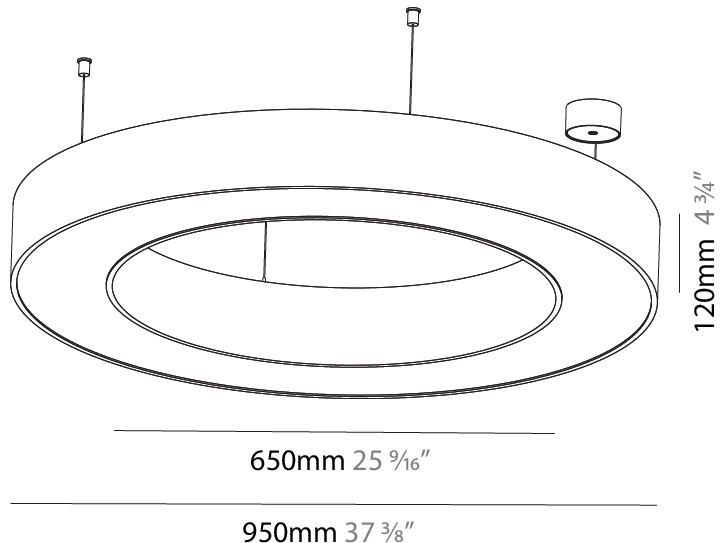

GENERAL

Series: Glorious
Subseries: Glorious 150
Partner: Prolicht
Division: Architectural
Installation: Suspension
Product Type: Pendant
Mounting Location: Ceiling
Light Distribution: Direct / Indirect

PHYSICAL

Shape: Round
Diameter (mm): 950
Diameter (in): 37 ³/₈
Height (mm): 120
Height (in): 4 ³/₄
Max. Overall Height (mm): 2120
Max. Overall Height (in): 83 ⁷/₁₆
Weight (kg): 10.395
Weight (lbs): 22.92
Diffuser: [PMMA - Opal or Micro-Prism](#)
Fixture Finish: [SSR / BKV / CWI / CRY / HAB / UFT / ITA / RUA / FTG / MYG / LOD / PUS / FRO / FUP / KIA / POP / BLS / SPG / MEY / GOH / CHC / COM / ABZ / JAG / OBR / MOS / ROR](#)
Fixture Material: [PMMA / Aluminum](#)

ELECTRICAL

Lamp Type: LED (Zhaga Standard)
Input Wattage (W): 63.6
Total Output Wattage (W): 52 / 41.6 (3500K)
Dimming: [0-10V Dimming / Phase Dimming (120Vac Only)](#)
Driver Included: Yes
Driver Location: Integrated
Driver Type: Constant Current
Driver Class: Class 2
Input Voltage (V): 120 - 277
Constant Current (MA): 350 / 900/400 (3500K)

LED

Color Temperature (°K): [2700 / 3000 / 3500 / 4000](#)
Max. Delivered Lumen (lm): Max 6185 (4008 Dir / 2176 Ind)
Nominal Lumen (lm): Max 8732
CRI: >90 CRI
Efficiency (%): 69
Lamp Life (hrs): 50000

OPTICAL

RATINGS AND CERTIFICATIONS

Certified By: Certified for North American Standards
IP rating: IP20