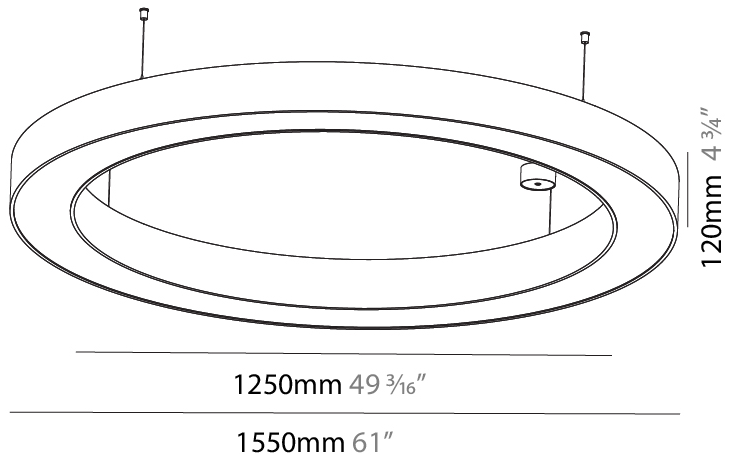

GENERAL

Series: Glorious
Subseries: Glorious
Brand: Prolight
Division: Architectural
Mounting Type: Suspension
Mounting Location: Ceiling
Subcategory: Ambient

PHYSICAL

Shape: Round
Diameter (mm): 1550
Diameter (in): 61
Height (mm): 120
Height (in): 4 ¾
Max. Overall Height (mm): 2120
Max. Overall Height (in): 83 ⅞
Light Distribution: Direct / Indirect
Weight (kg): 16.737
Weight (lbs): 36.90
Diffuser: PMMA - Opal or Micro-Prism
Fixture Finish: SSR / BKV / CWI / CRY / HAB / UFT / ITA / RUA / FTG / MYG / LOD / PUS / FRO / FUP / KIA / POP / BLS / SPG / MEY / GOH / GUM / CHC / COM / ABZ / JAG / OBR / MOS / ROR
Fixture Material: Aluminum

ELECTRICAL

Lamp Type: LED (Zhaga Standard)
Input Wattage (W): 110
Total Output Wattage (W): 88 / 70.4 (3500K)
Dimming: Non-Dimming / Phase Dimming (120Vac only) / 0-10V Dimming
Driver Included: Yes
Driver Location: Integrated
Driver Type: Constant Current - 120 / 277Vac
Driver Class: Class 2
Input Voltage (V): 120 - 277
Constant Current (MA): 350 / 700/800 (3500K)

LED

Color Temperature (°K): 3000 / 3500 / 4000
Max. Delivered Lumen (lm): 6920 / 7164 / 7310 Direct / 4530 / 4938 / 4790 Indirect
CRI: >80 CRI
Efficiency (%): 68
Lamp Life (hrs): 50000

OPTICAL

RATINGS AND CERTIFICATIONS

Certified By: Certified for North American Standards
IP rating: IP20