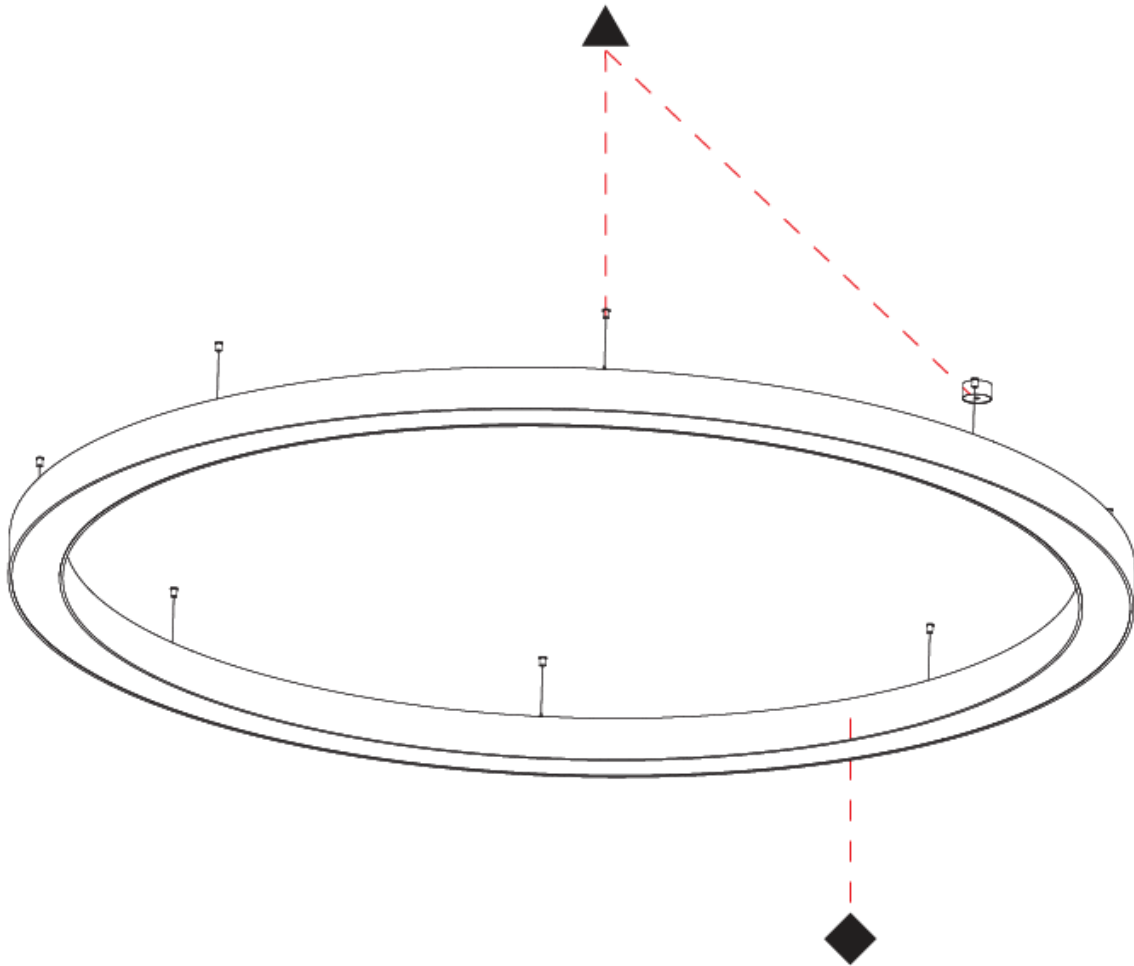

GLORIOUS 150 SUSPENSION

A30543-

PROJECT	_____
TYPE	_____
SPECIFIER	_____
QUANTITY	_____
DATE	_____

A