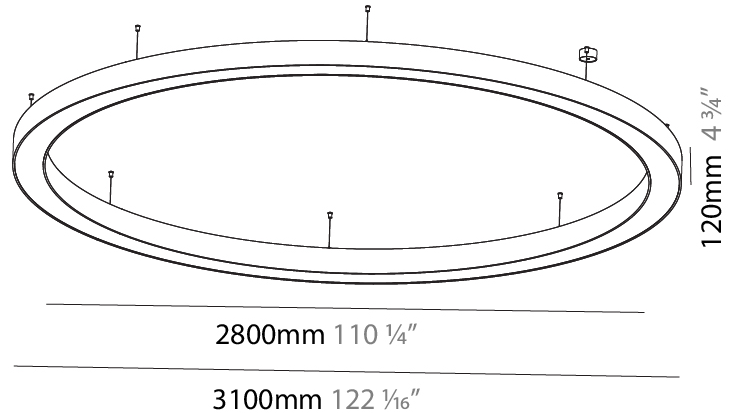

GENERAL

Series: Glorious
Subseries: Glorious 150
Partner: Prolicht
Division: Architectural
Installation: Suspension
Product Type: Pendant
Mounting Location: Ceiling
Light Distribution: Direct / Indirect

PHYSICAL

Shape: Round
Diameter (mm): 3100
Diameter (in): 122 1/4
Depth (mm): 120
Depth (in): 4 3/4
Max. Overall Height (mm): 2120
Max. Overall Height (in): 83 7/16
Weight (kg): 40.905
Weight (lbs): 90.18
Diffuser: PMMA - Opal
Fixture Finish: SSR / BKV / CWI / CRY / HAB / UFT / ITA / RUA / FTG / MYG / LOD / PUS / FRO / FUP / KIA / POP / BLS / SPG / MEY / GOH / CHC / COM / ABZ / JAG / OBR / MOS / ROR
Fixture Material: PMMA / Aluminum

ELECTRICAL

Lamp Type: LED (Zhaga Standard)
Input Wattage (W): 235
Total Output Wattage (W): 192 / 153.6 (3500K)
Dimming: 0-10V Dimming / Phase Dimming (120Vac Only)
Driver Included: Yes
Driver Location: Integrated
Driver Type: Constant Current - 120 / 277Vac
Driver Class: Class 2
Input Voltage (V): 120 - 277
Constant Current (MA): 350 / 800 (3500K)

LED

Color Temperature (°K): 2700 / 3000 / 3500 / 4000
Max. Delivered Lumen (lm): Max 22676 (13971 Dir / 8705 Ind)
Nominal Lumen (lm): Max 32240
CRI: >90 CRI
Efficiency (%): 70
Lamp Life (hrs): 50000

OPTICAL

RATINGS AND CERTIFICATIONS

Certified By: Certified for North American Standards
IP rating: IP20

PROJECT
TYPE
SPECIFIER
QUANTITY
DATE